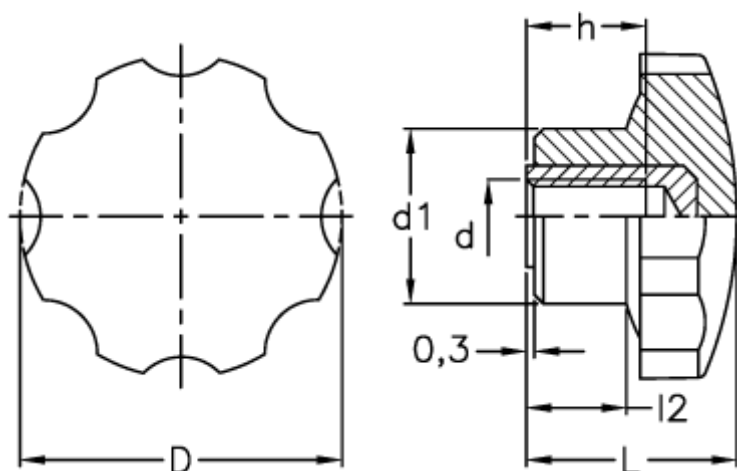

# Data Sheet

Article number: 2302073231

Description: E+G Lobe knob  
VH.153/44 B-M6

## Measures

D	= 44
d1	= 19
d 6H	= M6
h	= 12
L	= 26
l2	= 10